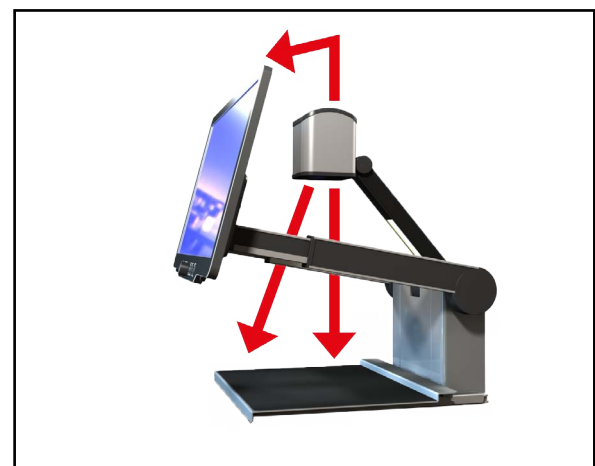

Visio 500 is **the** choice for the modern workstation.

- Ergonomically optimized
- Simple and intuitive handling
- Full HD camera and screen
- Monitor height, tilt and reading distance are easily adjustable
- Newly designed reading table with switchable damping function
- Modern design
- Small footprint compared to traditional CCTV cameras
- Superior quality made in Germany for vocational and private use

Monitor:

- 22" TFT wide screen with LED-backlight technology
- Bright and non-reflecting screen
- Full HD resolution (1080p)
- Control panel integrated

Monitor settings:

- Height, tilt and focus distance
- Breaks are released electrically
- Split-screen function when connected to PC

Interfaces:

- Video in and out (Full HD, HDMI)
- USB 3.0 (USB Video Class Device)
- External power supply

Size and weight:

- 52 x 48 x 25 cm (appr. 20.5" x 18.9" x 9.8")
- Approximately 13 kg (29 lbs)

VisioPro: the Full HD solution for reading and writing

Height, tilt and focus distance individually adjustable

Camera with electrically switchable positions