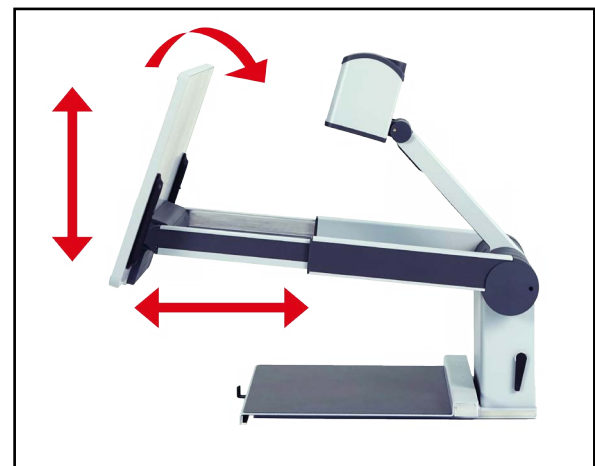

Visio 500 is **the** choice for the modern workstation.

- Ergonomically optimized
- Simple and intuitive handling
- Full HD camera and screen
- Monitor height, tilt and reading distance are easily adjustable
- Newly designed reading table with switchable damping function
- Modern design
- Small footprint compared to traditional CCTV cameras
- Superior quality made in Germany for vocational and private use

Monitor:

- 22" TFT wide screen with LED-backlight technology
- Bright and non-reflecting screen
- Full HD resolution (1080p)
- Control panel integrated

Monitor settings:

- Height, tilt and focus distance
- Breaks are released electrically
- Split-screen function when connected to PC

Interfaces:

- Video in and out (Full HD, HDMI)
- USB 3.0 (USB Video Class Device)
- External power supply

Size and weight:

- 52 x 48 x 25 cm (appr. 20.5" x 18.9" x 9.8")
- Approximately 13 kg (29 lbs)

VisioPro: the Full HD solution for reading and writing

Height, tilt and focus distance individually adjustable

Camera with electrically switchable positions