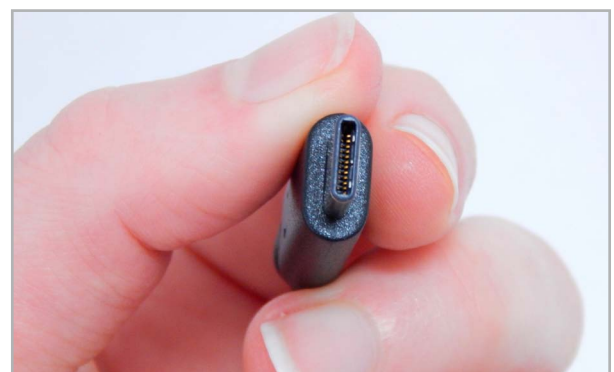

The compact braille display for home and office

The Vario 340 is a high quality yet affordable 40-cell braille display for computer users in need of a compact, lightweight solution for use with computers at home, work, or school. Like our other braille displays, Vario 340 is a Human Interface Device (HID), which means a driver does not need to be installed to use it. Vario 340 features a reversible USB Type C port, which means it doesn't matter which direction the USB plug is facing. Vario 340 has everything you need for quick access to information. Plus, it's easy and comfortable to use.

Vario 340

The compact braille display
for home and office

The compact Vario 340 impresses with its simple yet functional design, with the high quality our braillelines are known for. The 40 braille cells are embedded in a solid metal casing that is robust and durable. Navigation and operation of Vario 340 is achieved via 6 function keys; there are 3 on each side of the braille display. Vario 340 is so power efficient that a battery is not needed. Just connecting via USB to your computer is all that is needed.

Measurements and weight:

- 30.2 x 2.1 x 7.2 cm (11.9 x 0.8 x 2.8 inches)
- 540 g (1.1 pounds)

Connections / interfaces:

- USB Type C
- HID - Human Interface Device

Accessories:

- Leatherette bag (optional)

Use with your desktop or laptop PC.

Vario 340 with the optional leatherette bag.

The USB Type C connector can be inserted into Vario 340 in either direction.

VisioBraille GmbH

Oßmaritzer Straße 4c phone.: 03641 - 2816-400
D-07745 Jena fax.: 03641 - 2816-416