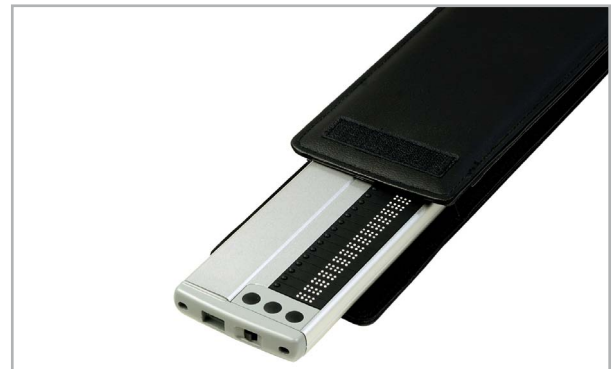

The compact braille display for home and office

The Vario 340 is a high quality yet affordable 40-cell braille display for computer users in need of a compact, lightweight solution for use with computers at home, work, or school. Like our other braille displays, Vario 340 is a Human Interface Device (HID), which means a driver does not need to be installed to use it. Vario 340 features a reversible USB Type C port, which means it doesn't matter which direction the USB plug is facing. Vario 340 has everything you need for quick access to information. Plus, it's easy and comfortable to use.

Vario 340

The compact braille display
for home and office

The compact Vario 340 impresses with its simple yet functional design, with the high quality our braillelines are known for. The 40 braille cells are embedded in a solid metal casing that is robust and durable. Navigation and operation of Vario 340 is achieved via 6 function keys; there are 3 on each side of the braille display. Vario 340 is so power efficient that a battery is not needed. Just connecting via USB to your computer is all that is needed.

Measurements and weight:

- 30.2 x 2.1 x 7.2 cm (11.9 x 0.8 x 2.8 inches)
- 540 g (1.1 pounds)

Connections / interfaces:

- USB Type C
- HID - Human Interface Device

Accessories:

- Leatherette bag (optional)

Use with your desktop or laptop PC.

Vario 340 with the optional leatherette bag.

The USB Type C connector can be inserted into Vario 340 in either direction.

VisioBraille GmbH

Oßmaritzer Straße 4c phone.: 03641 - 2816-400
D-07745 Jena fax.: 03641 - 2816-416